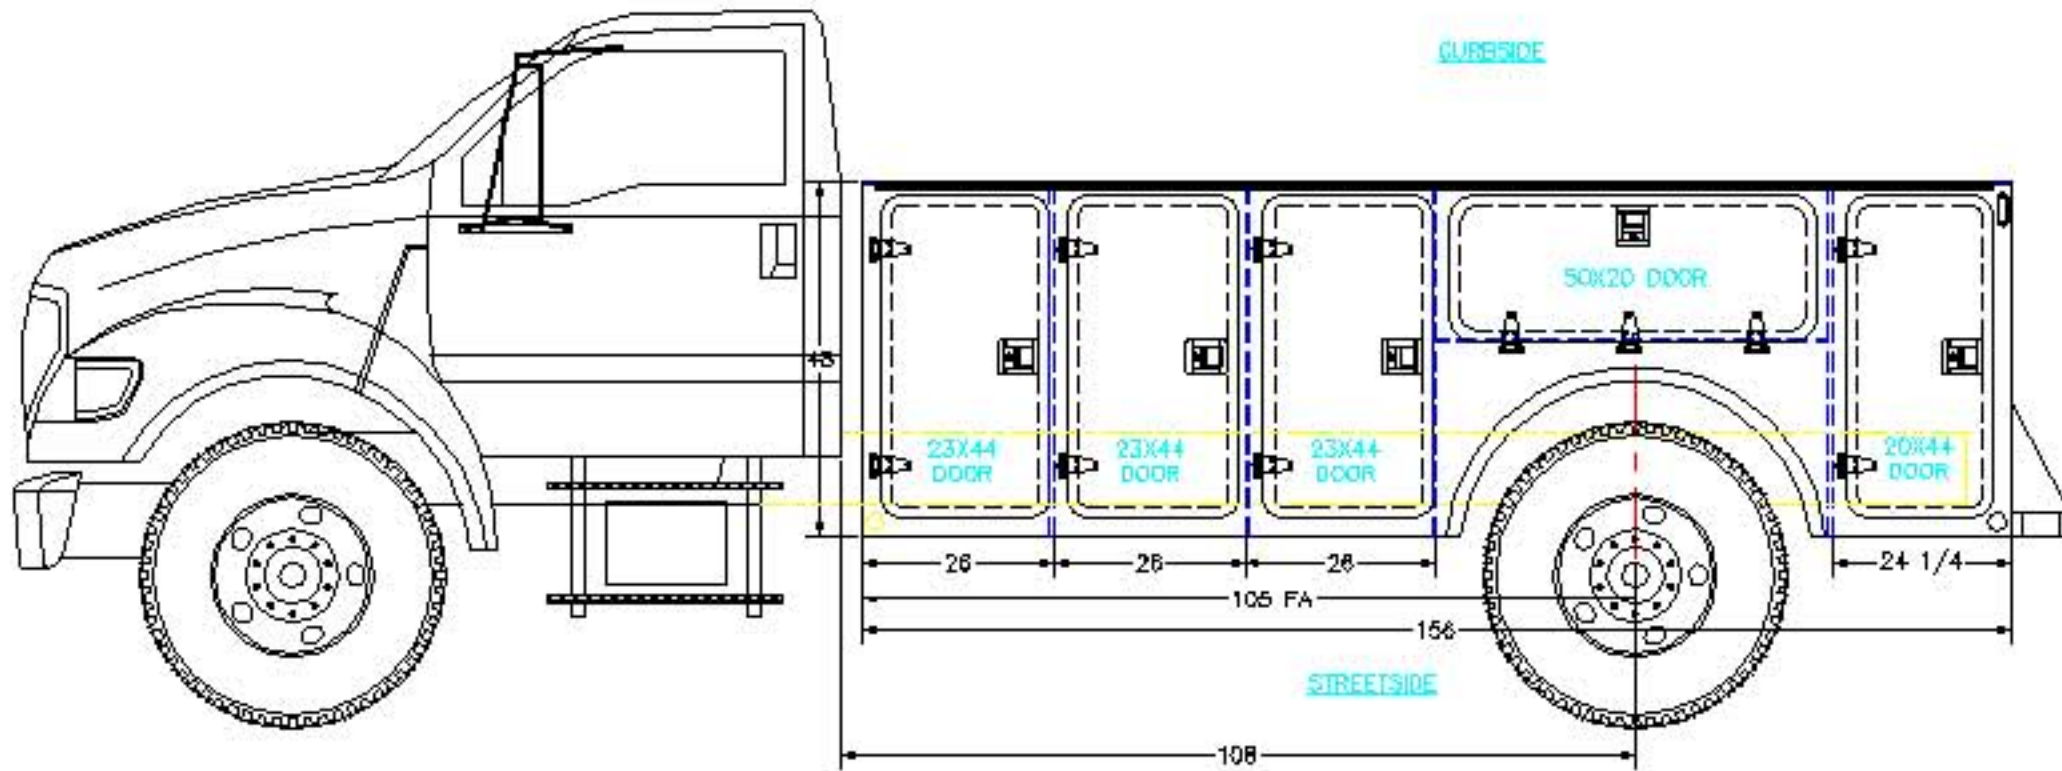

GUSSEID

STREETSIDE

REAR