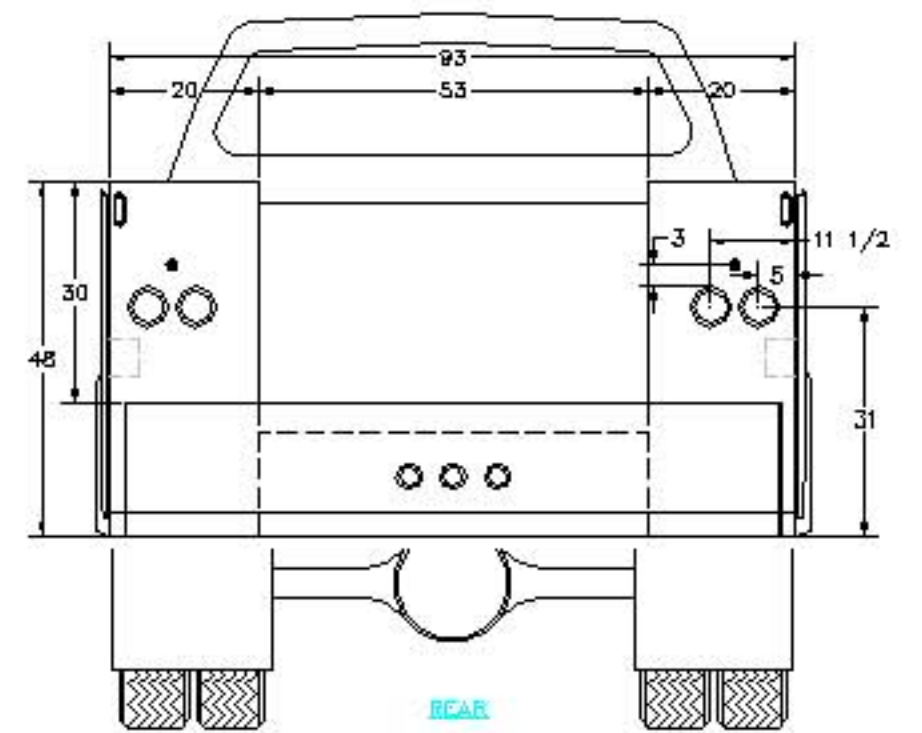

GUSSEID

STREETSIDE

REAR